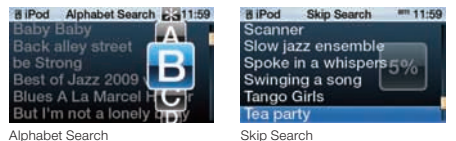

IPOD CONNECTIVITY

iPod Album Art can be displayed on the receiver's color display, just as you would see it on an iPod screen. There are four advanced search functions: Direct, Alphabet, Skip and Related that can be used to search for songs. There is also a Log Function to call up songs and stations in the memory. For added convenience a quick turn of the control knob automatically switches to two speed search, making finding tunes easier.